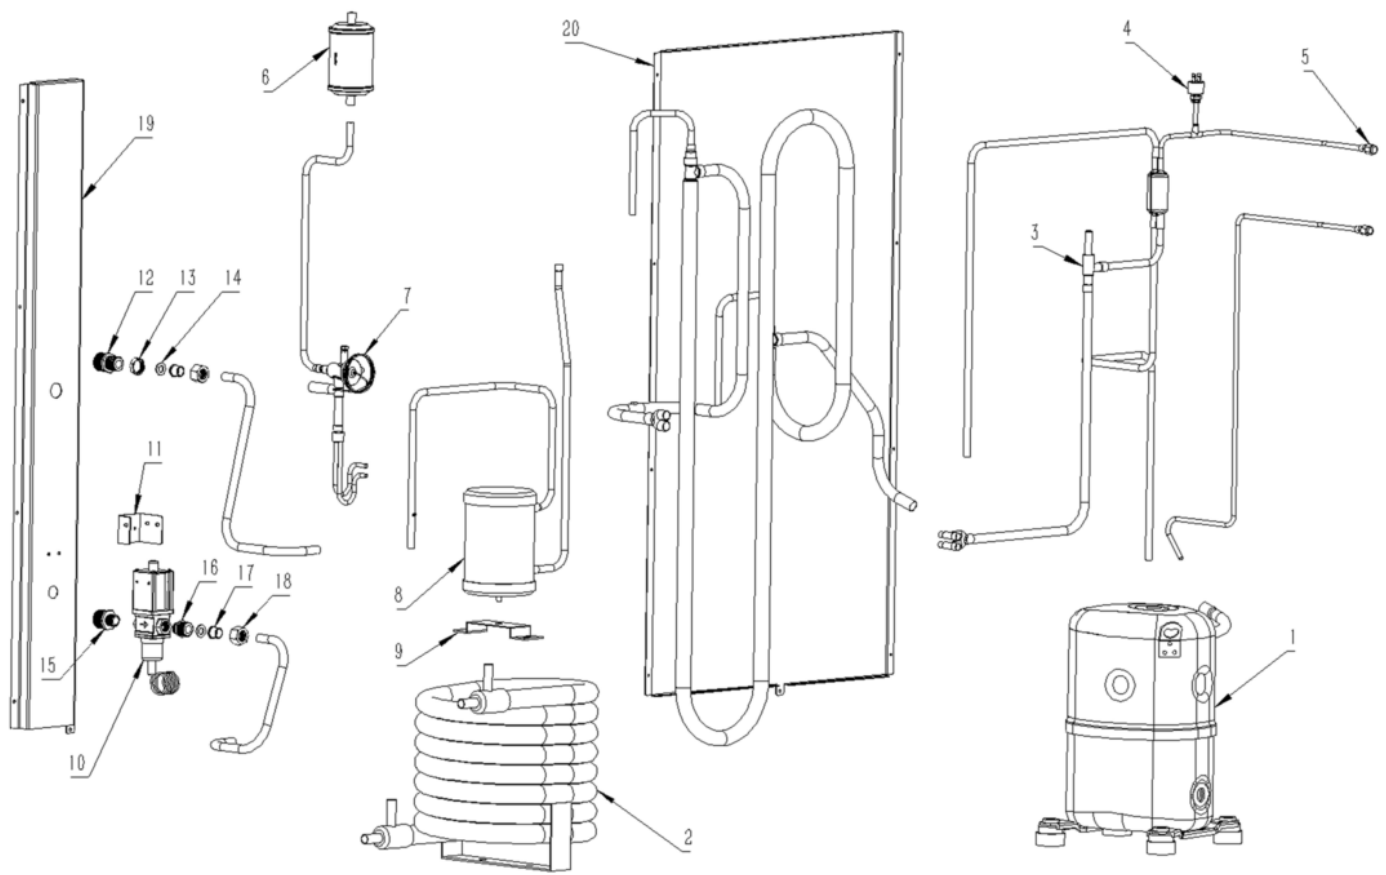

Pos	Code	Description
0002	SCSC 91000037-10	FRONT PANEL 1408
0003	SCSC 25161146-00	TOP PANEL
0004	SCSC 11000201-00	LEFT SIDE PANEL
0005	SCSC 11000459-00	RIGHT SIDE PANEL
0006	SCSC 41000038-01	PLASTIC SHUTTER
0007	SCSC 11000179-00	FRAME
0010	SCSC 41000008-00	USE SCSC 97000287-00
0011	SCSC 98020201-02	MONITORING LED LABEL - NW series

Pos	Code	Description
0001	SCSC 30000087-00	COMPRESSOR ELECTRIC BOX 230/50/1
0001	SCSC 81000118-00	COMPRESSOR - 230/50/1
0001	SCSC 81000124-99	COMPRESSOR (USE SC670115 02)
0002	SCCM 19550628	HIGH PRESSURE SAFETY SWIT
0003	SC650106 00	CAP
0003	SC650109 00	VALVE BODY
0003	SC670012 00	VALVE CORE
0004	SCSC 97000146-00	HOT GAS VALVE
0005	SCCM 19300355	DRIER
0006	SCSC 81000048-00	TXV
0007	SCSC 81000045-00	CONDENSER
0008	SCSC 80000013-00	MOTOR - 230/50-60
0009	SCSC 80000014-00	AIR FILTER
0011	SCSC 11000255-00	AIR FILTER SEAT
0013	SCSC 11000197-00	METAL BRACKET FOR FITTING
0014	SCSC 11000254-00	AIR DEFLECTOR NW 1408

Pos	Code	Description
0001	SCSC 30000087-00	COMPRESSOR ELECTRIC BOX 230/50/1
0001	SCSC 81000118-00	COMPRESSOR - 230/50/1
0001	SCSC 81000124-99	COMPRESSOR (USE SC670115 02)
0002	SCCM 19550628	HIGH PRESSURE SAFETY SWIT
0003	SC650106 00	CAP
0003	SC650109 00	VALVE BODY
0003	SC670012 00	VALVE CORE
0004	SCSC 81000218-00	HOT GAS VALVE
0005	SCCM 19300355	DRIER
0006	SCSC 81000048-00	TXV
0007	SCSC 81000045-00	CONDENSER
0008	SCSC 80000013-00	MOTOR - 230/50-60
0009	SCSC 80000014-00	AIR FILTER
0011	SCSC 11000255-00	AIR FILTER SEAT
0013	SCSC 11000197-00	METAL BRACKET FOR FITTING
0014	SCSC 11000254-00	AIR DEFLECTOR NW 1408